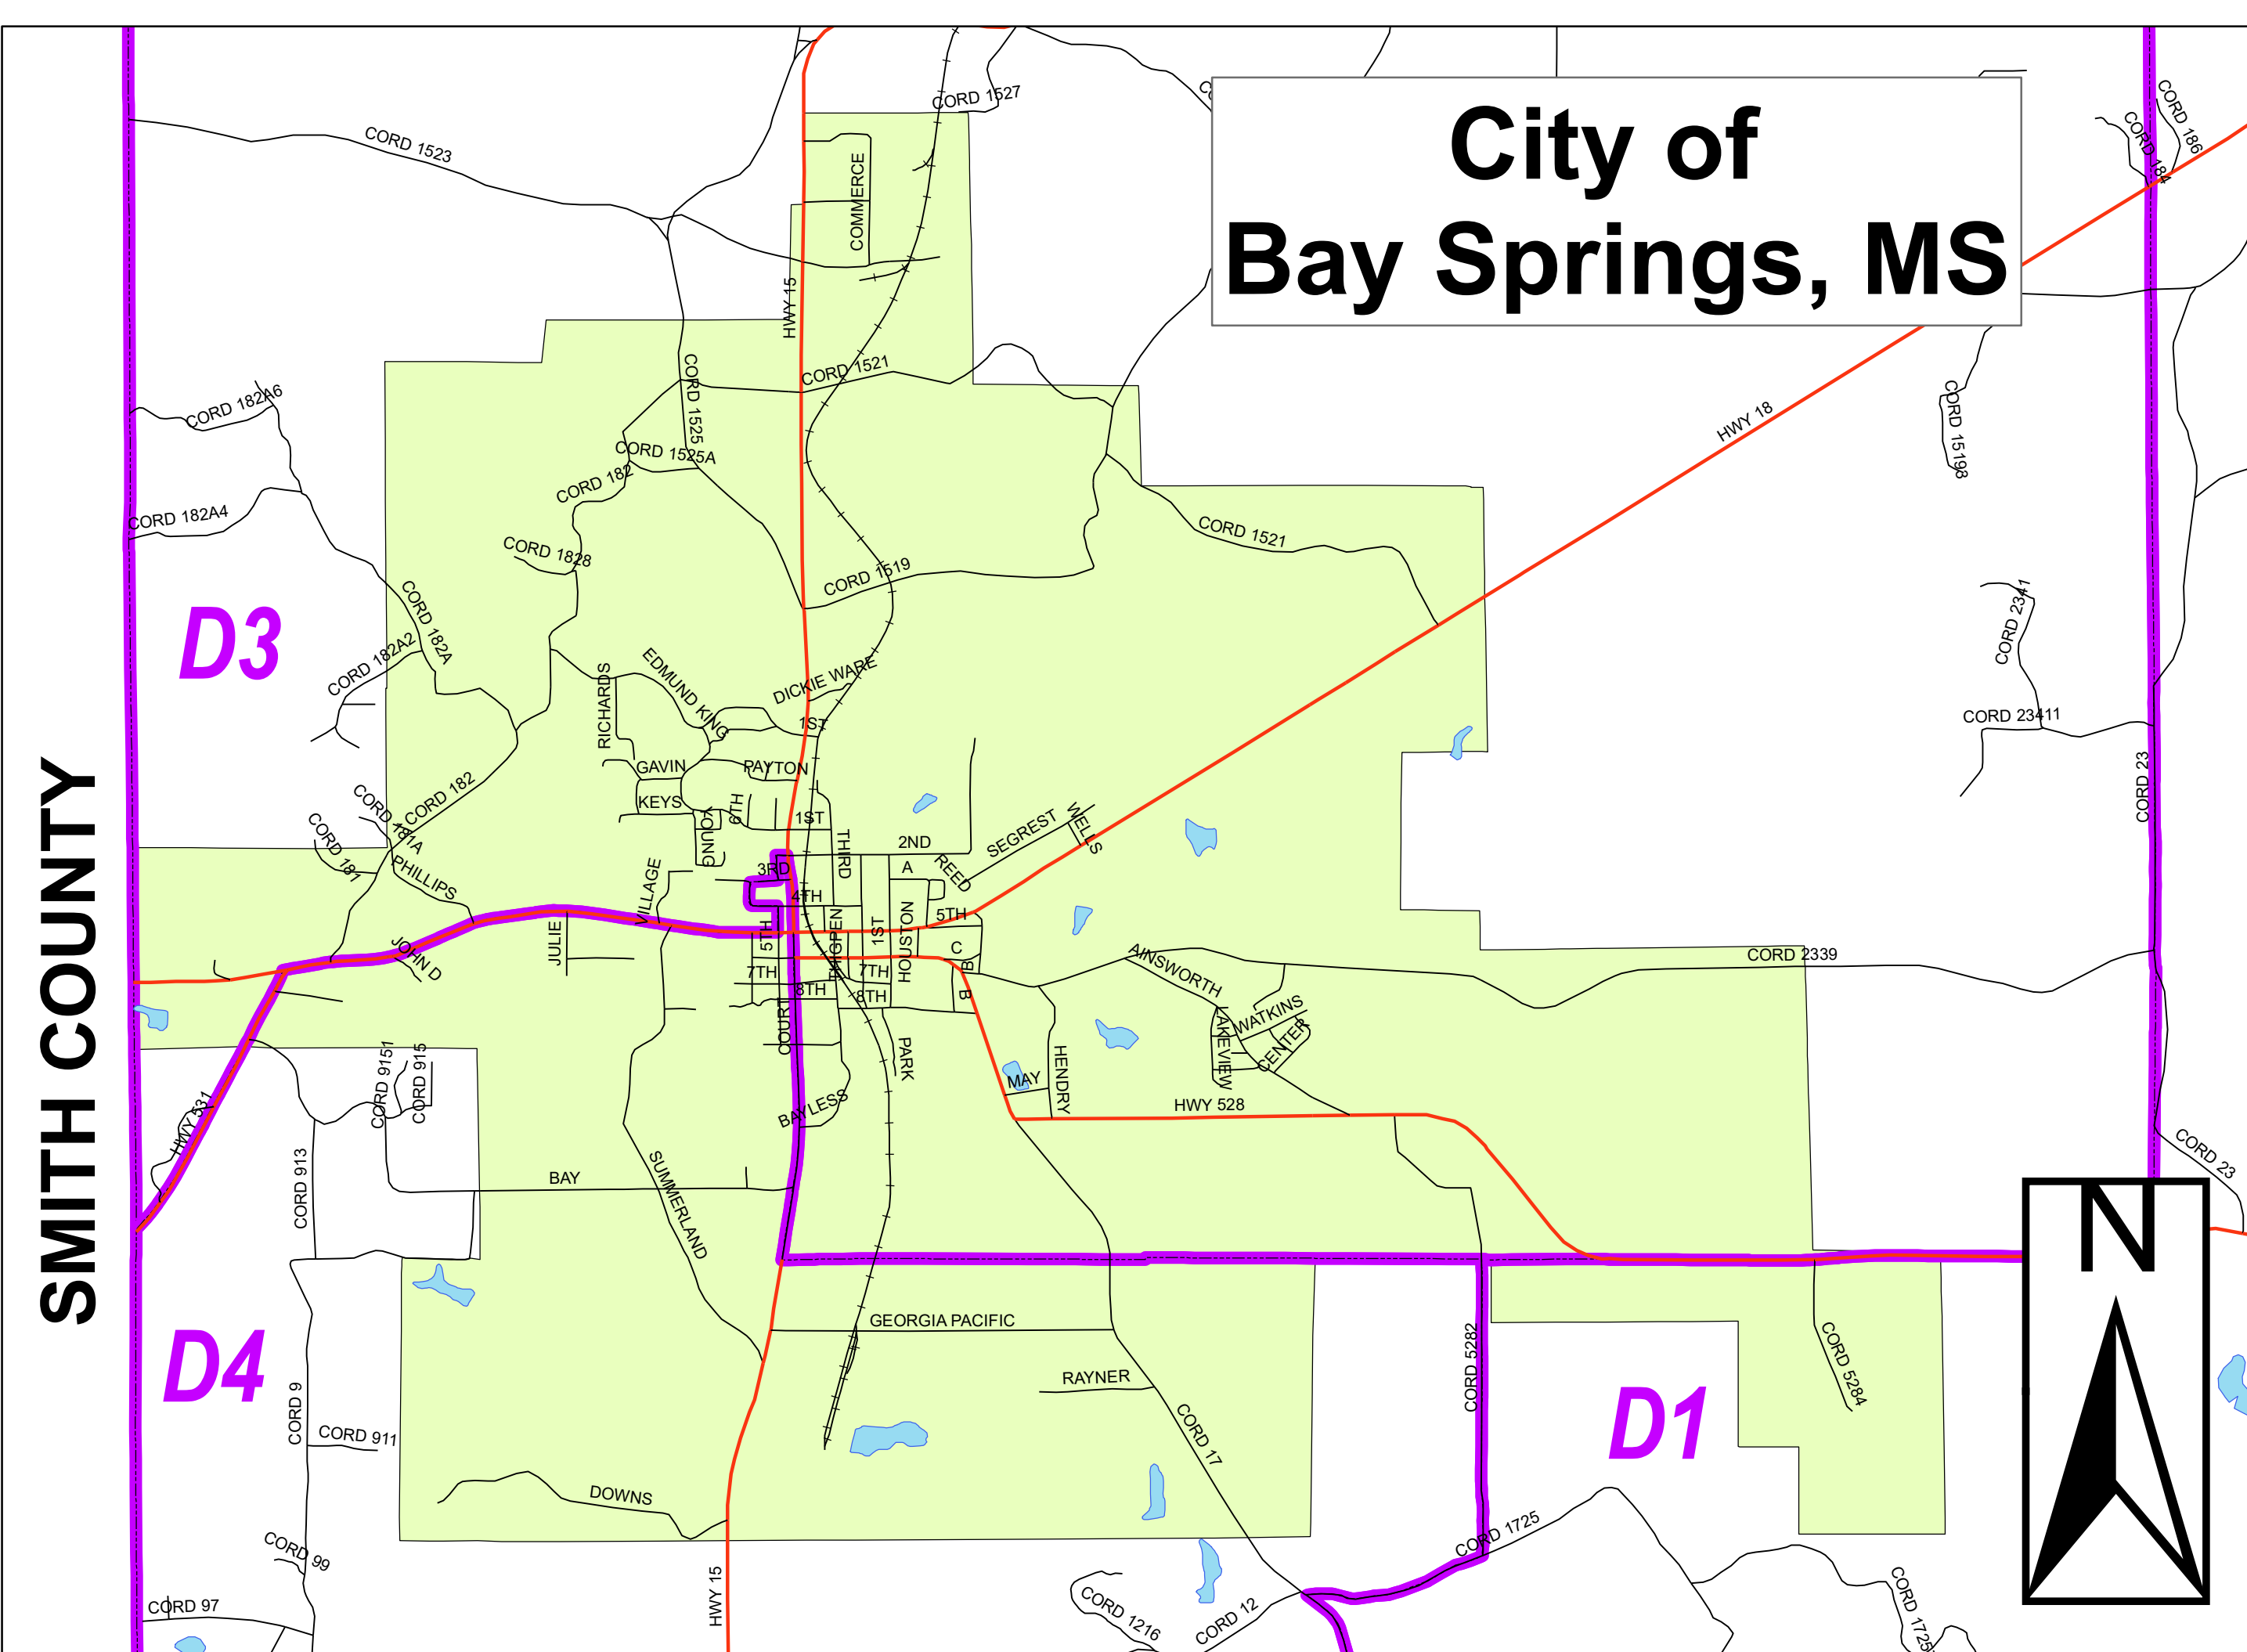

# Jasper County, Mississippi Road Map

Legend	
	Supervisor Districts
	Roads & Streets
	Highways
	Interstate Highway
	Railroads
	Cities & Towns

Map prepared by  
  
 EAST CENTRAL PLANNING & DEVELOPMENT DISTRICT  
 1-800-264-2007  
<http://www.ecpdd.org>