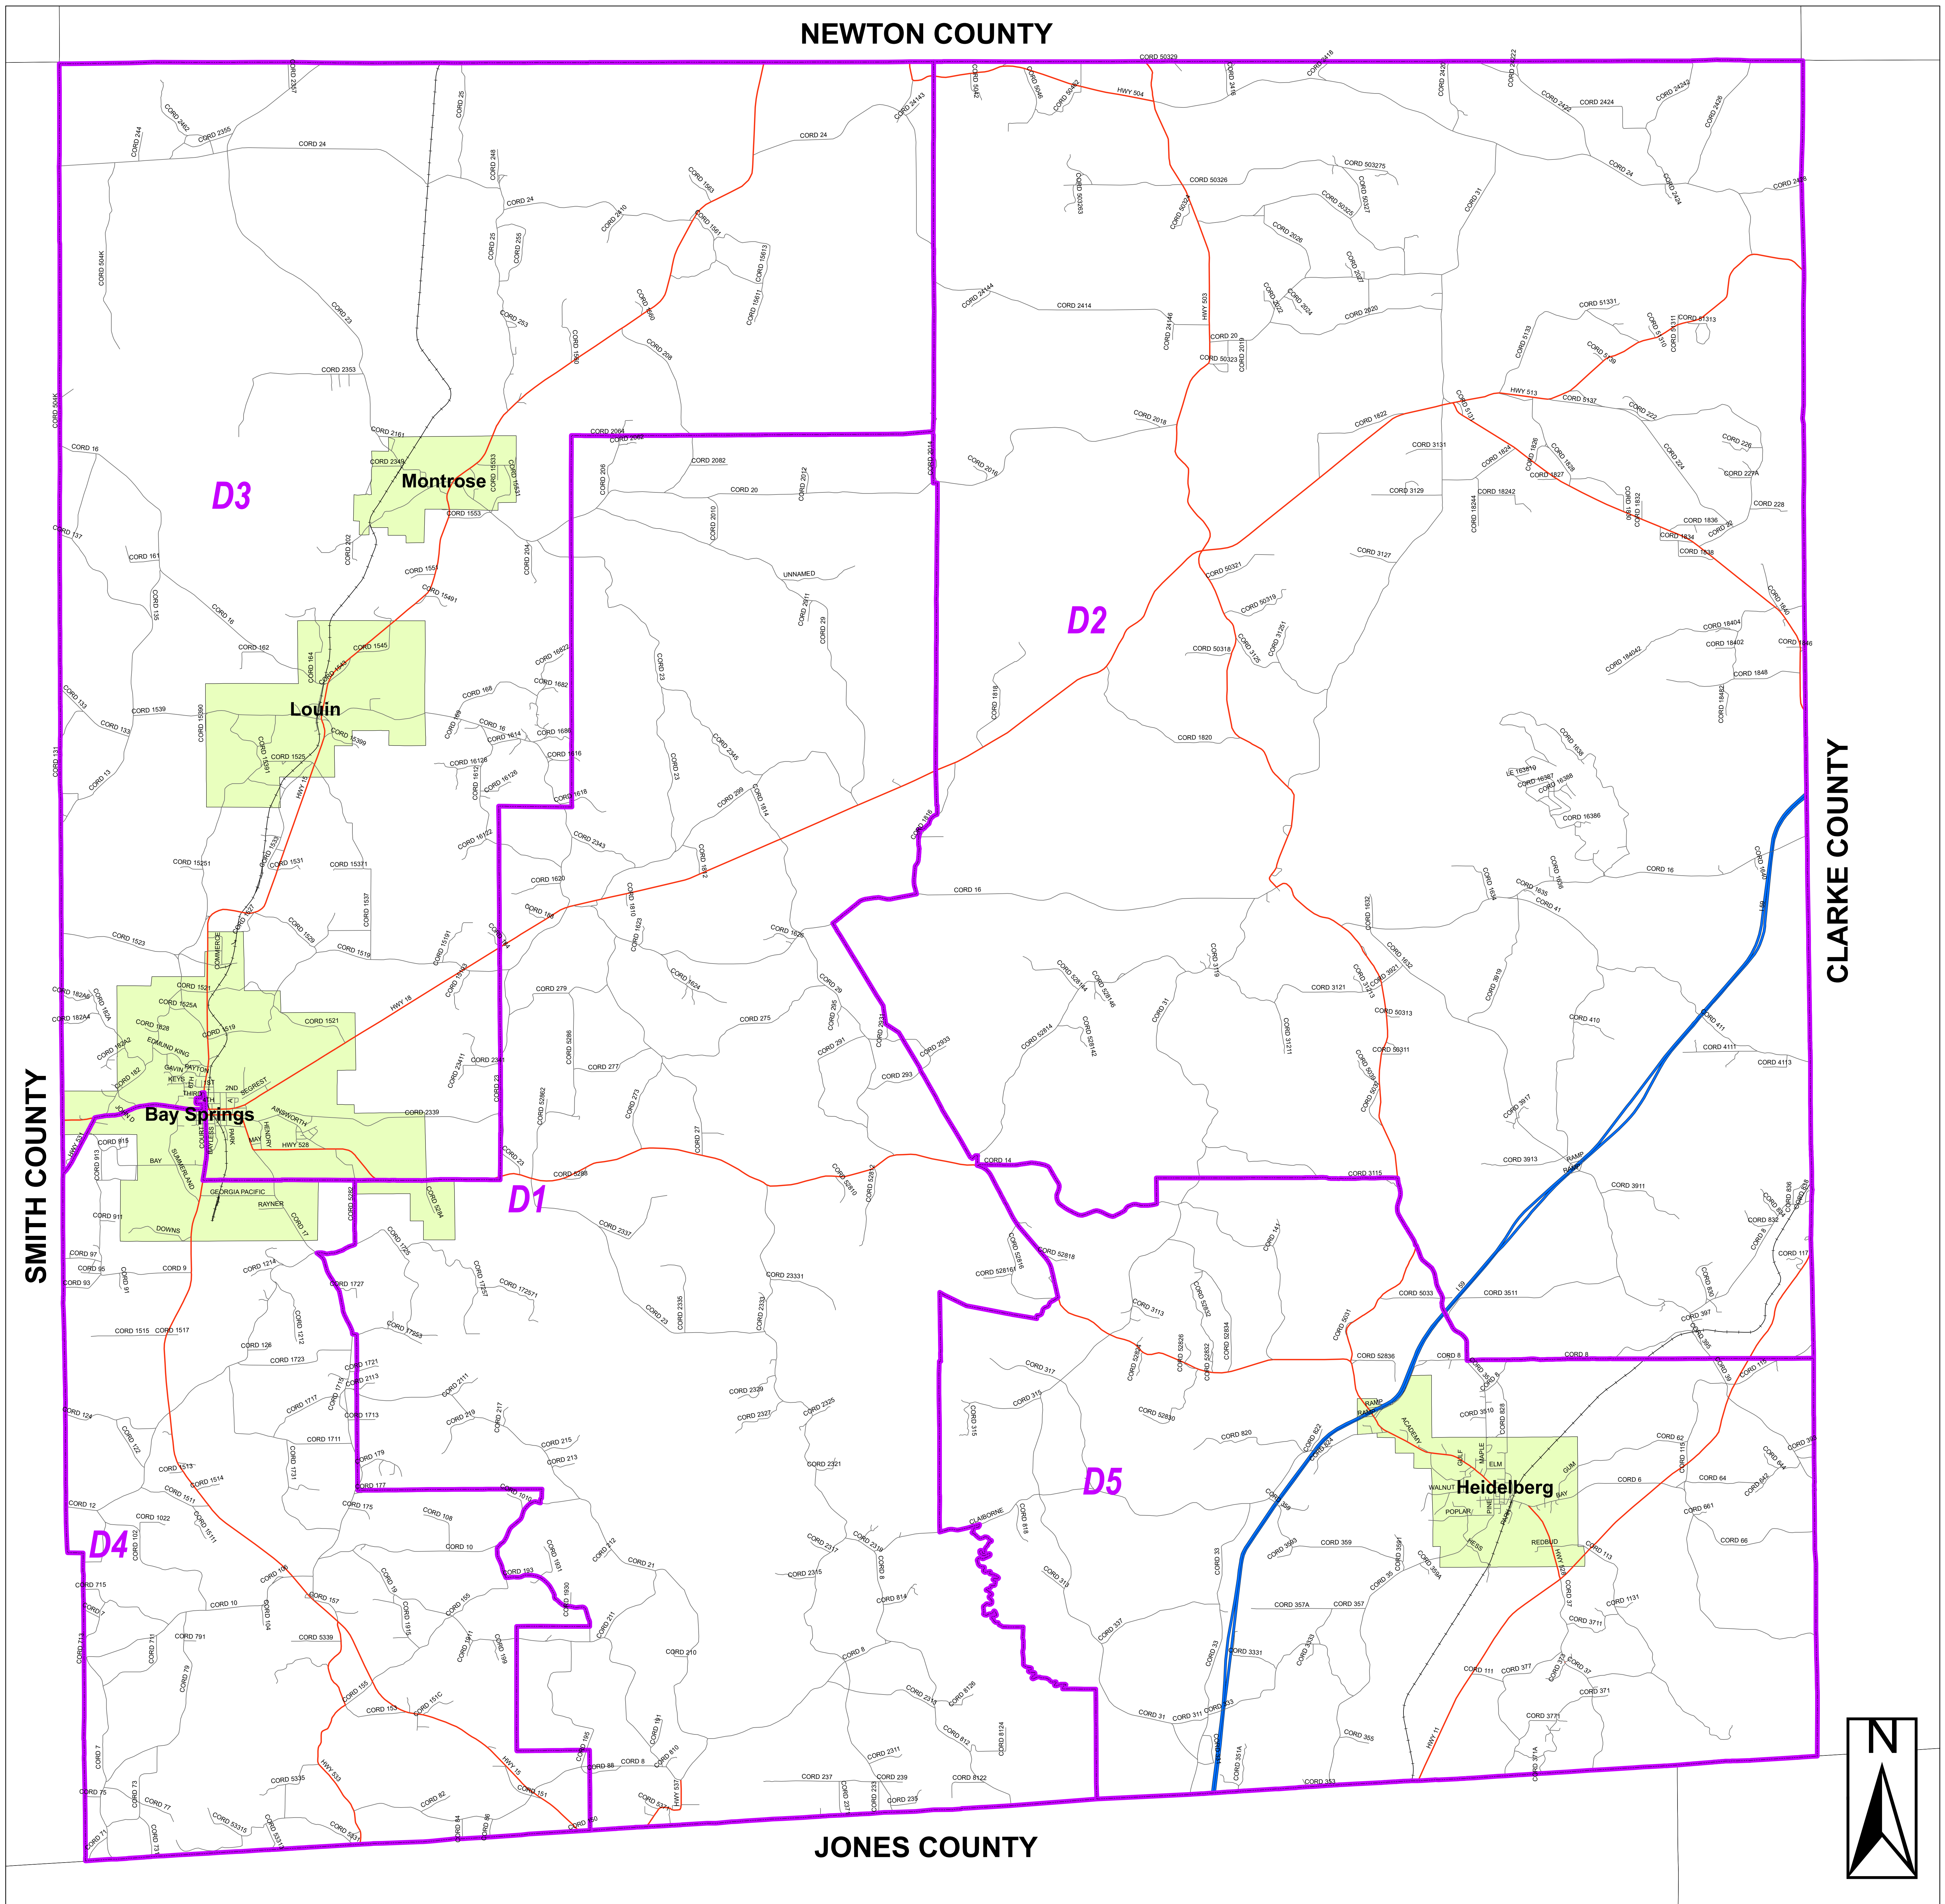

# Jasper County, Mississippi Road Map

Legend	
	Supervisor Districts
	Roads & Streets
	Highways
	Interstate Highway
	Railroads
	Cities & Towns

Map prepared by  
  
 EAST CENTRAL PLANNING & DEVELOPMENT DISTRICT  
 1-800-264-2007  
<http://www.ecpdd.org>