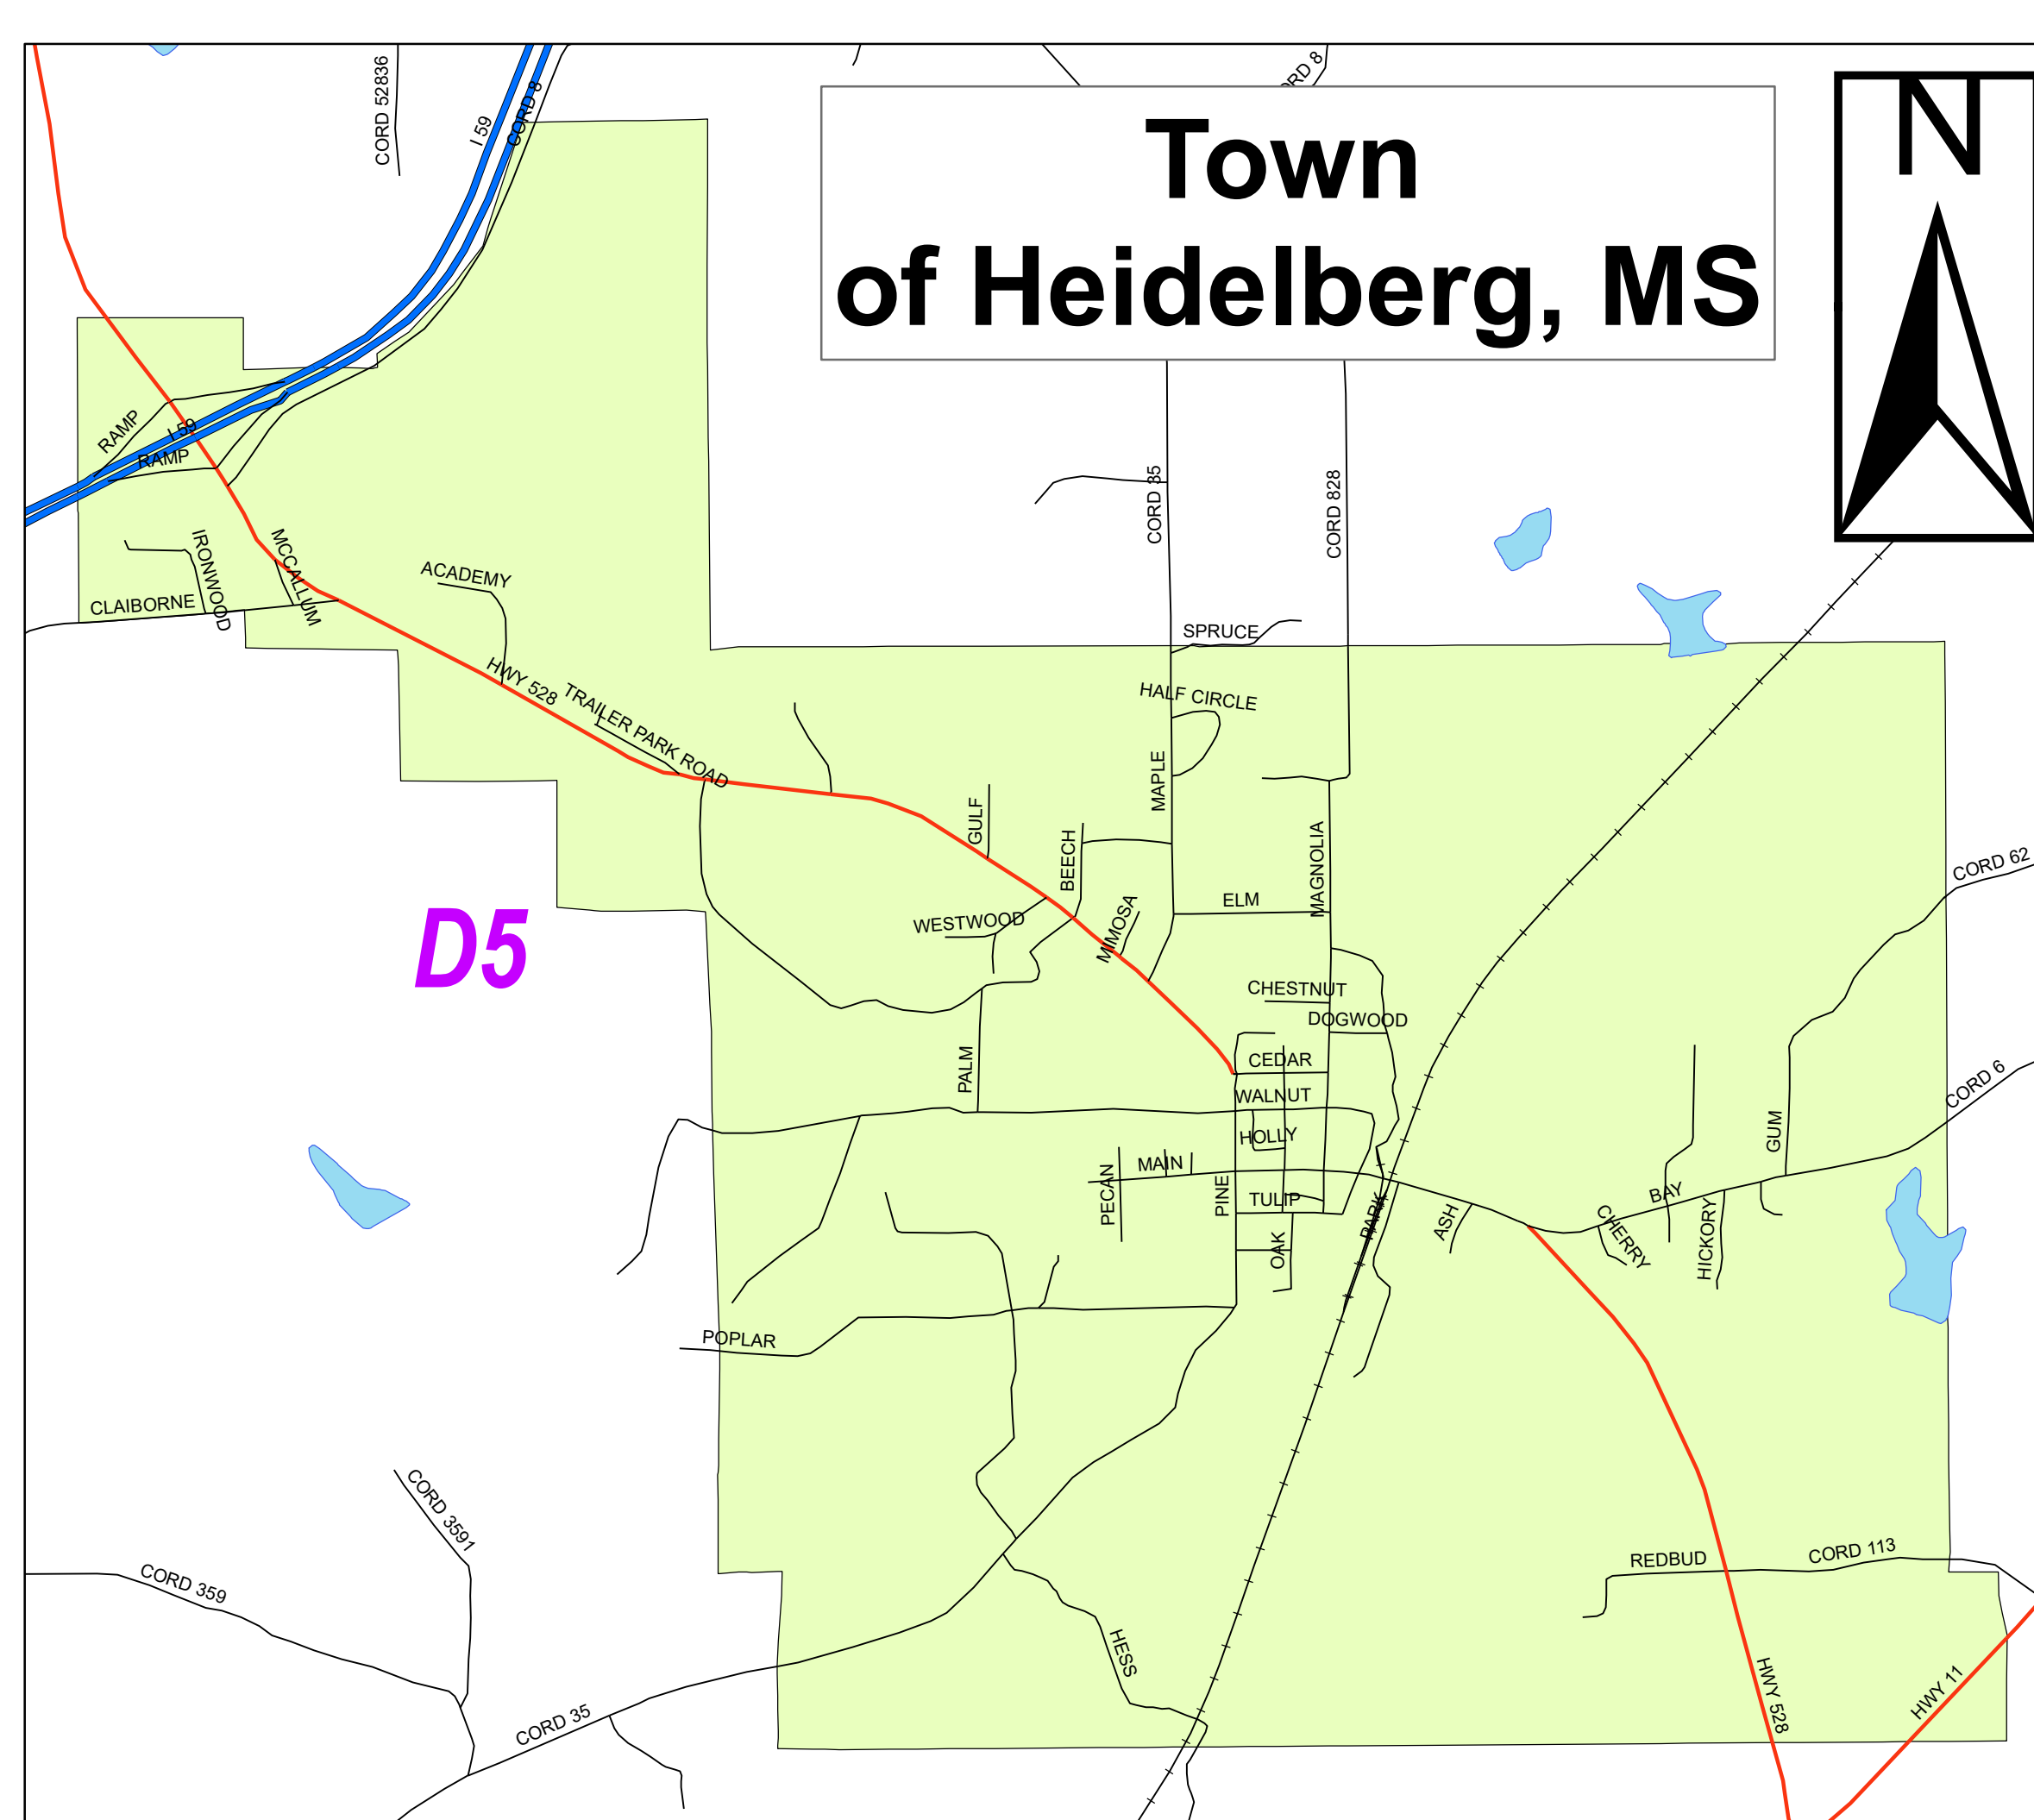

# Jasper County, Mississippi Road Map

Legend	
	Supervisor Districts
	Roads & Streets
	Highways
	Interstate Highway
	Railroads
	Cities & Towns

Map prepared by  
  
 EAST CENTRAL PLANNING & DEVELOPMENT DISTRICT  
 1-800-264-2007  
<http://www.ecpdd.org>